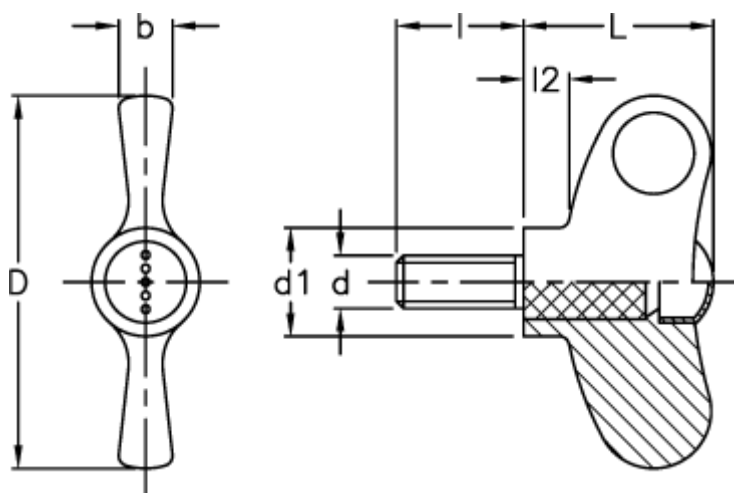

# Data Sheet

Article number: 23052248561

Description: E+G Wing screw  
EWN.70 SST-p-M10x20-C1, black cap

## Measures

b	= 10
D	= 70
d1	= 20
d 6g	= M10
l	= 20
L	= 36
l2	= 8.0